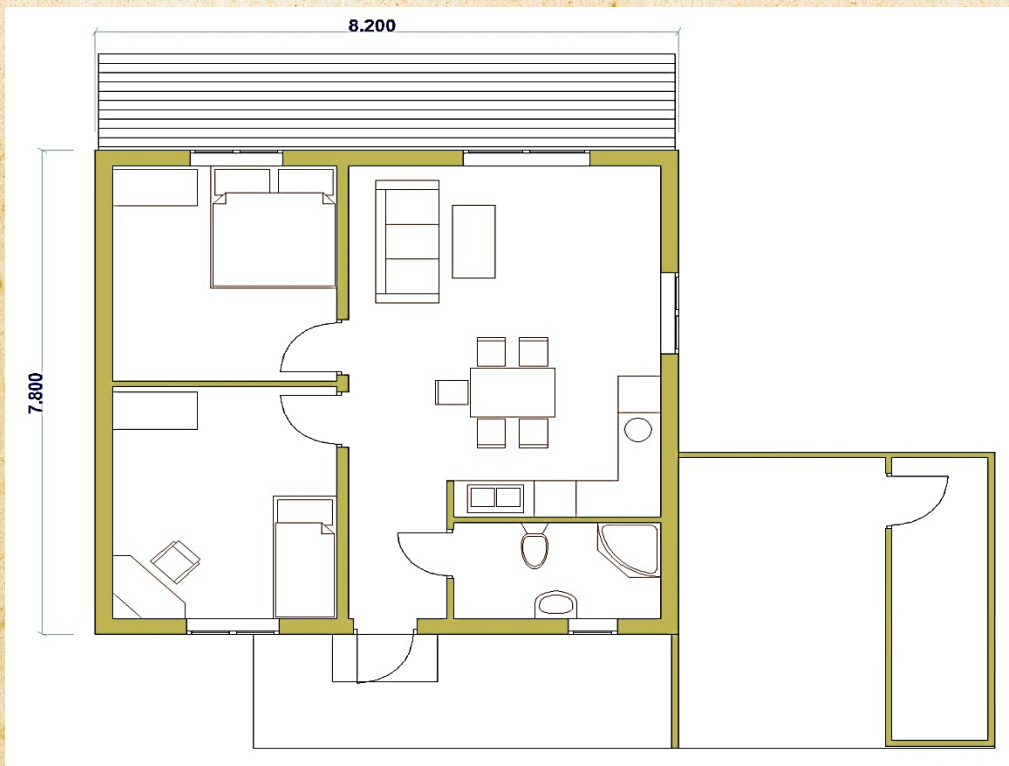

HOUSE MODERN 98

1ST FLOOR (M²):

LIVING ROOM	13,50
BEDROOM 1	11,20
BEDROOM 2	12,10
HALL	11,00
BATHROOM	4,60
TERRACE 1	13,30
TERRACE 2	11,00
GARAGE	13,90
GARAGE UTILITY	6,90

ECO HOUSE INTERNATIONAL

«SIDRABI» AUGSLIGATNE LIGATNE DISTRICT LV-4108
LATVIA